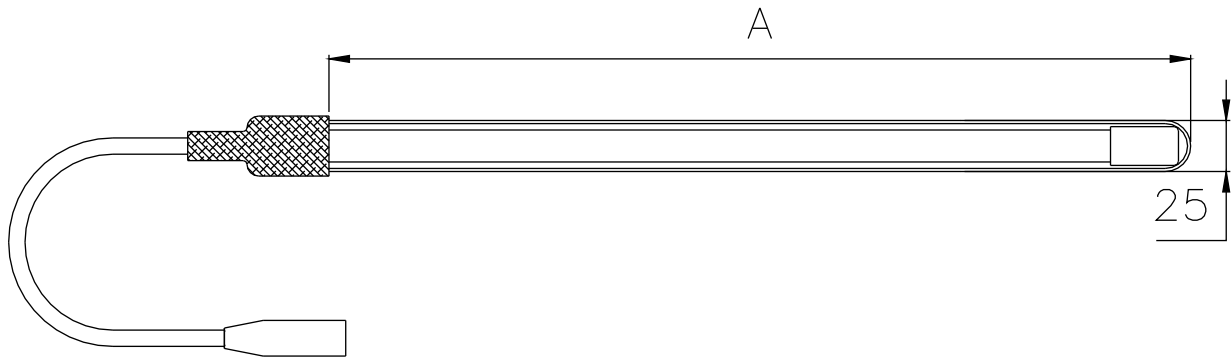

GH5-25W-QS

Physical Data	
Lamps type	Low pressure
Dimensions	
Measure (A)	562 mm
Lamp diameter	15,7 mm (T5)
Base	4 pin
Electrical data	
Lamp Wattage	25 W